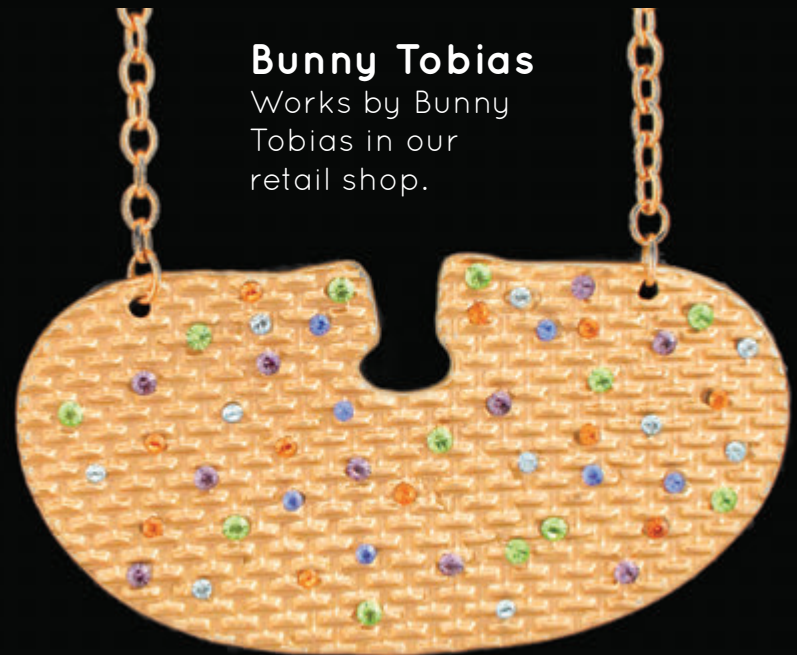

Bunny Tobias

Works by Bunny
Tobias in our
retail shop.

435 South Guadalupe Street ~ Santa Fe, NM 87501
505.982.8111 ~ www.formandconcept.center